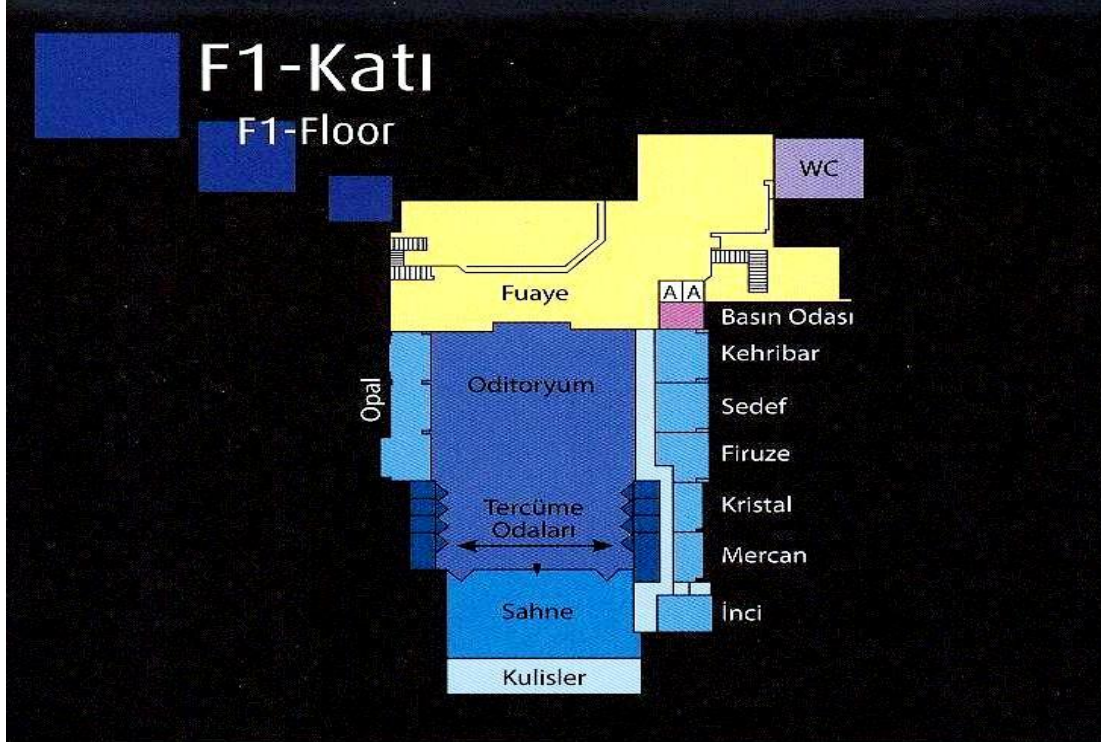

RESTAURANTS AND BARS

Restaurants / Bars	Capacity	Location	Cuisine
Sultan	120	Lobby	International & Turkish
Deliz	400	Lobby	Buffet / International
Deliz Terrace	150	Lobby	International
Lobby Lounge & Bar		Lobby	Coctails & Snacks

BANQUET AND MEETING ROOMS

L1 FLOOR

GRAND CEVAHİR HOTEL ve KONGRE MERKEZİ Darülaceze Cad. Şişli / İSTANBUL
Tel: +90 212 314 42 42 Faks: +90 212 314 42 92

L2 FLOOR

F1 FLOOR

F2 FLOOR

P2 FLOOR

MEETING ROOMS